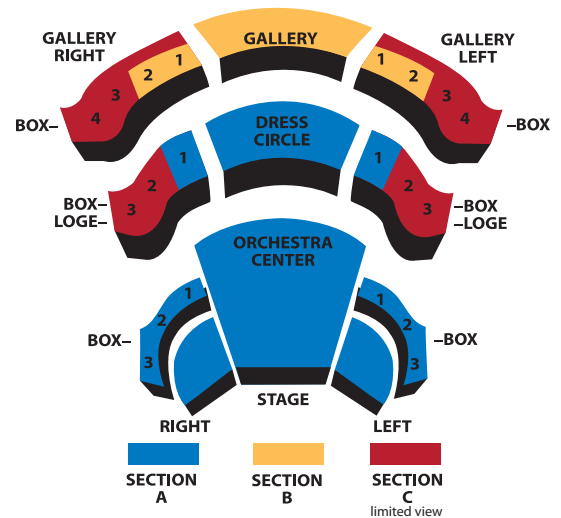

	Section A	Section B	Section C
Friday & Saturday	\$108	\$76	\$36
Wed., Sun. & Sun. Matinee	\$98	\$66	\$30

Three at Two Series: *Plaid Tidings, A Day in Hollywood/A Night in the Ukraine, RENT*

	Section A	Section B	Section C
Wednesdays at 2:00 PM	\$147	\$99	\$45

Four for Fun: Four vouchers to any combination of Skylight performances.

You Pick It! \$210

* A full season subscription for either of these packages would have included *The Barber of Seville*.

Studio Theatre ADD-ONS

S	M	T	W	R	F	S
<i>December</i>				31 7:30	1 7:30	2 7:30
3 2:00	<i>January</i>		6 2:00 7:30	7 7:30	8 7:30	9 2:00 7:30
10 2:00						

The Long and Short of It: A Night with Colin and Paula Cabot

December 31, 2009-January 10, 2010

S	M	T	W	R	F	S
<i>May</i>					28 7:30	29 7:30
30 2:00	<i>June</i>		2 2:00 7:30	3 7:30	4 7:30	5 7:30
6 2:00 7:30			9 2:00 7:30	10 7:30	11 7:30	12 2:00 7:30
13 2:00			16 2:00 7:30	17 7:30	18 7:30	19 2:00 7:30
20 2:00						